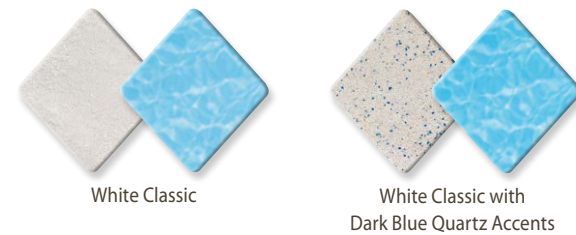

The World's Most Trusted Pool Finishes®

For Commercial & Residential Pools

Pebble
Technology
INTERNATIONAL

PebbleSheen®
Refined Textured Finish
PebbleSheen, Arctic White – Austin, Texas

PebbleFina®
Enduring Smooth Finish
PebbleFina, Cielo Blue – Hotel Monte Mulini

PebbleQuartz™
The Preferred Quartz Finish
PebbleQuartz, White Classic – Scottsdale, Arizona

PebbleQuartz, White Classic with optional Dark Blue Quartz Accents

PebbleQuartz™
The Preferred Quartz Finish
Great Longevity

PebbleQuartz is a silica-based quartz finish that delivers much greater durability than traditional, marble-based quartz and plaster finishes.

Colors: Choose White Classic or White Classic with Dark Blue Quartz Accents.